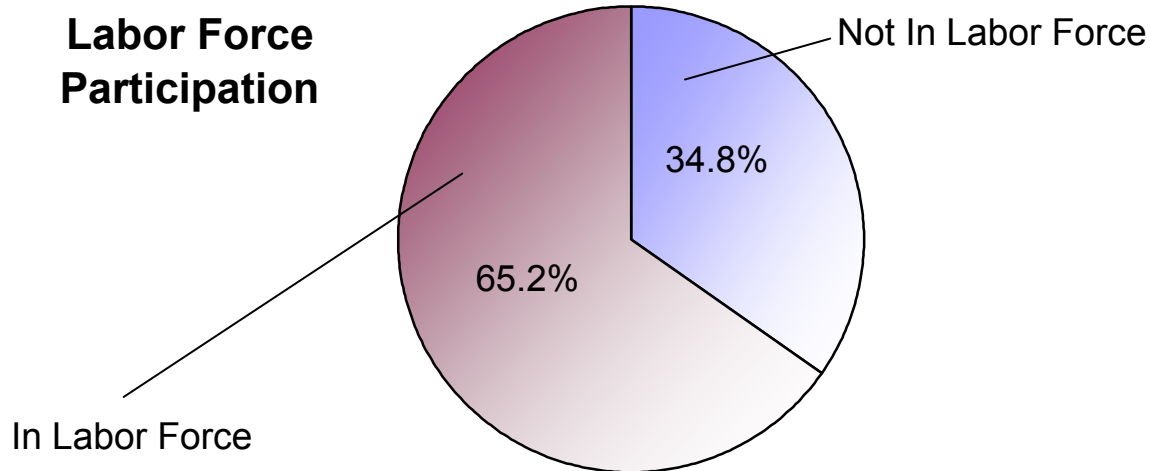

## Employment

Cluster: 52  
Vicariate: Chester

FS#: 2465

Parish:

**St. Patrick**

*How many people are in the labor force and working?*

**Total Population (Age 16+)**

Not in Labor Force (homemakers, retirees, students, etc.)  
In Labor Force (Total)  
Employed  
Unemployed

**Population**

#	Pct.
11,429	100.0%
3,980	34.8%
7,449	65.2%
7,238	
211	

*What kind of work do people do?*

**Employed Population (Age 16+)**

Managerial/Professional  
Sales/Office  
Service  
Production  
Construction  
Farming/Fishing/Forestry  
Armed Forces