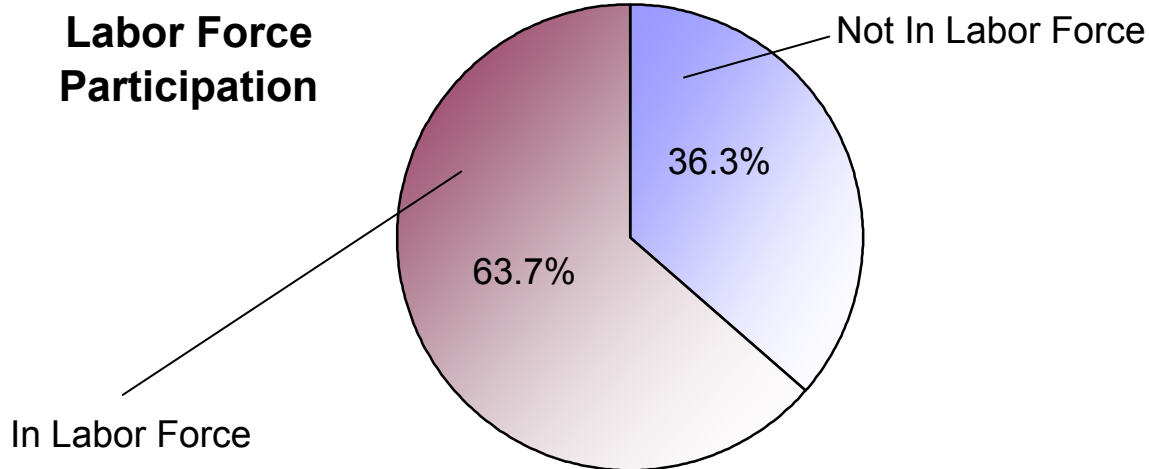

## Employment

Cluster: 65  
Vicariate: Delaware

FS#: 2505

Parish:

**Our Lady of Perpetual Help**

*How many people are in the labor force and working?*

**Total Population (Age 16+)**

Not in Labor Force (homemakers, retirees, students, etc.)  
In Labor Force (Total)  
Employed  
Unemployed

**Population**

#	Pct.
8,706	100.0%
3,160	36.3%
5,546	63.7%
5,419	
127	

*What kind of work do people do?*

**Employed Population (Age 16+)**

Managerial/Professional  
Sales/Office  
Service  
Production  
Construction  
Farming/Fishing/Forestry  
Armed Forces