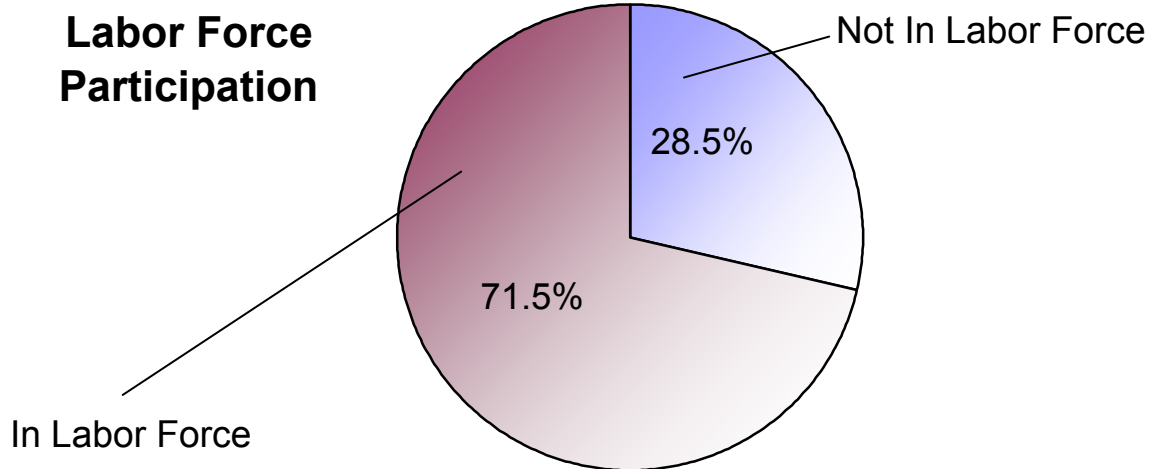

2000 U.S. Census Data - Report 9

Employment

Cluster: 41
Vicariate: Chester

FS#: 2515

Parish:

St. Gabriel of the Sorrowful Mother

How many people are in the labor force and working?

Total Population (Age 16+)

Not in Labor Force (homemakers, retirees, students, etc.)
In Labor Force (Total)
Employed
Unemployed

Population

#	Pct.
11,099	100.0%
3,164	28.5%
7,935	71.5%
7,303	
632	

What kind of work do people do?

Employed Population (Age 16+)