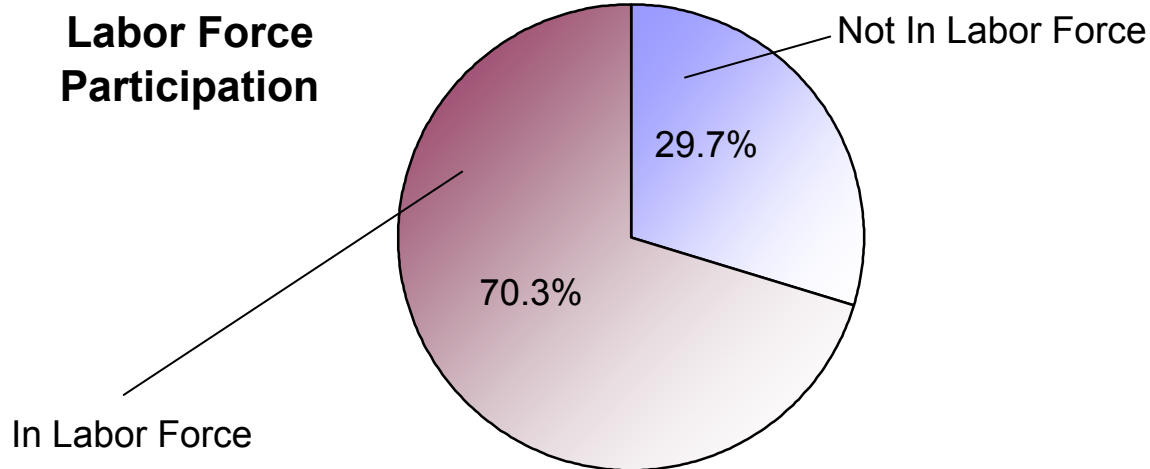

2000 U.S. Census Data - Report 9

Employment

Cluster: 42
Vicariate: Chester

FS#: 2595

Parish:

Our Lady of Consolation

How many people are in the labor force and working?

Total Population (Age 16+)

Not in Labor Force (homemakers, retirees, students, etc.)
In Labor Force (Total)
Employed
Unemployed

Population

#	Pct.
17,455	100.0%
5,187	29.7%
12,268	70.3%
11,848	
420	

What kind of work do people do?

Employed Population (Age 16+)