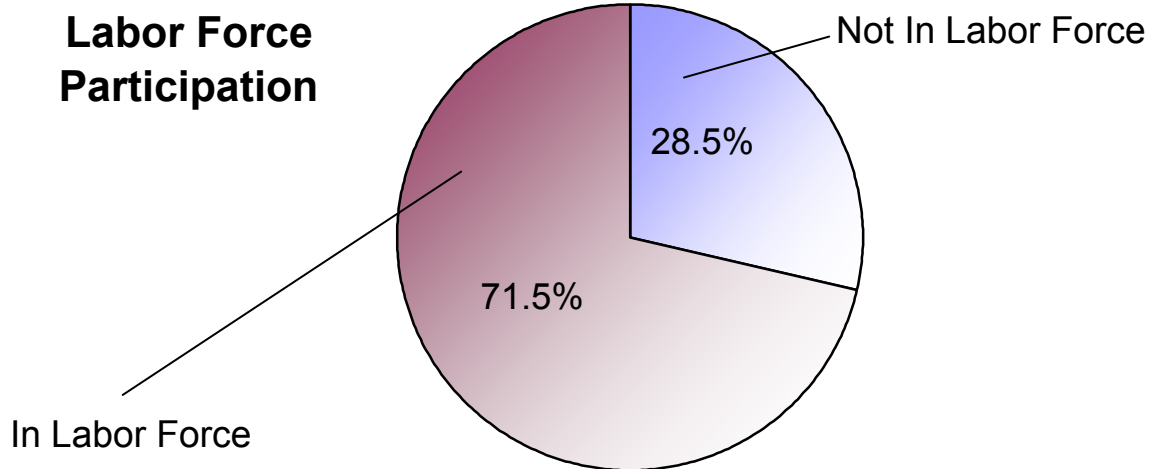

2000 U.S. Census Data - Report 9

Employment

Cluster: 75
Vicariate: Montgomery

FS#: 2770

Parish:

Corpus Christi

How many people are in the labor force and working?

Total Population (Age 16+)

Not in Labor Force (homemakers, retirees, students, etc.)
In Labor Force (Total)
Employed
Unemployed

Population

#	Pct.
24,808	100.0%
7,064	28.5%
17,744	71.5%
17,278	
466	

What kind of work do people do?

Employed Population (Age 16+)