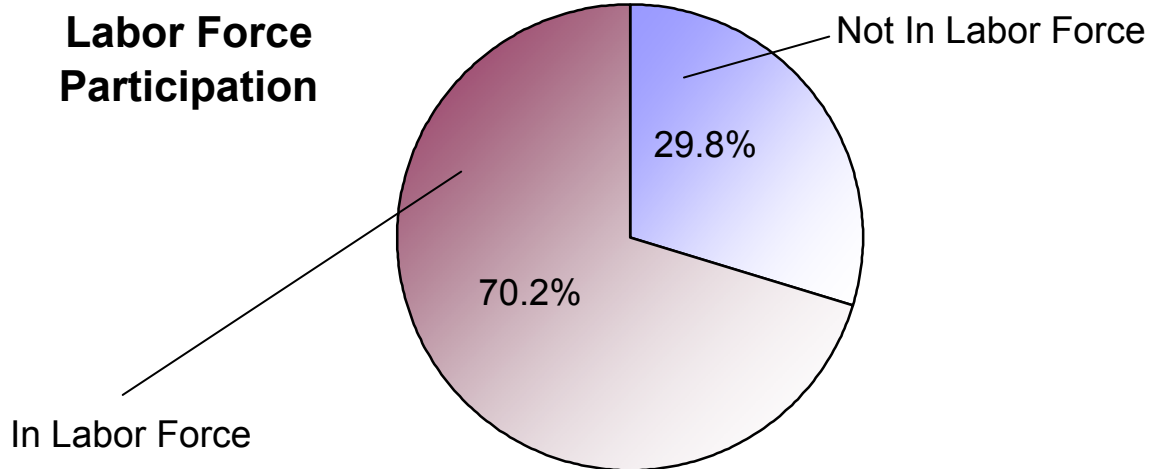

## Employment

Cluster: 53  
Vicariate: Chester

FS#: 2805

Parish:

**St. Isaac Jogues**

*How many people are in the labor force and working?*

**Total Population (Age 16+)**

Not in Labor Force (homemakers, retirees, students, etc.)  
In Labor Force (Total)  
Employed  
Unemployed

**Population**

#	Pct.
<b>8,094</b>	<b>100.0%</b>
2,411	29.8%
5,683	70.2%
5,541	
142	

*What kind of work do people do?*

**Employed Population (Age 16+)**

Managerial/Professional  
Sales/Office  
Service  
Production  
Construction  
Farming/Fishing/Forestry  
Armed Forces