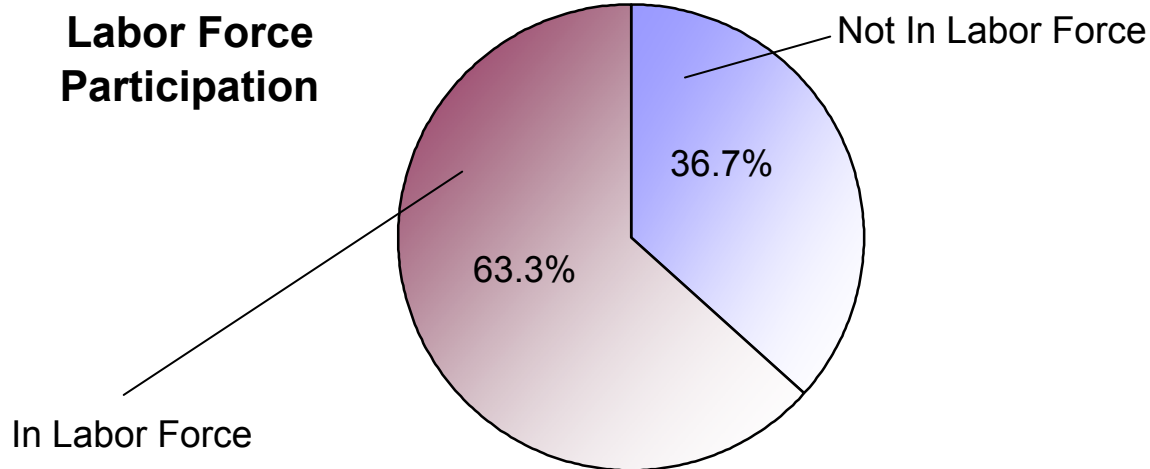

2000 U.S. Census Data - Report 9

Employment

Cluster: 61
Vicariate: Delaware

FS#: 2810

Parish:

St. Katharine of Siena

How many people are in the labor force and working?

Total Population (Age 16+)

Not in Labor Force (homemakers, retirees, students, etc.)
In Labor Force (Total)
Employed
Unemployed

Population

#	Pct.
17,401	100.0%
6,379	36.7%
11,022	63.3%
10,445	
577	

What kind of work do people do?

Employed Population (Age 16+)