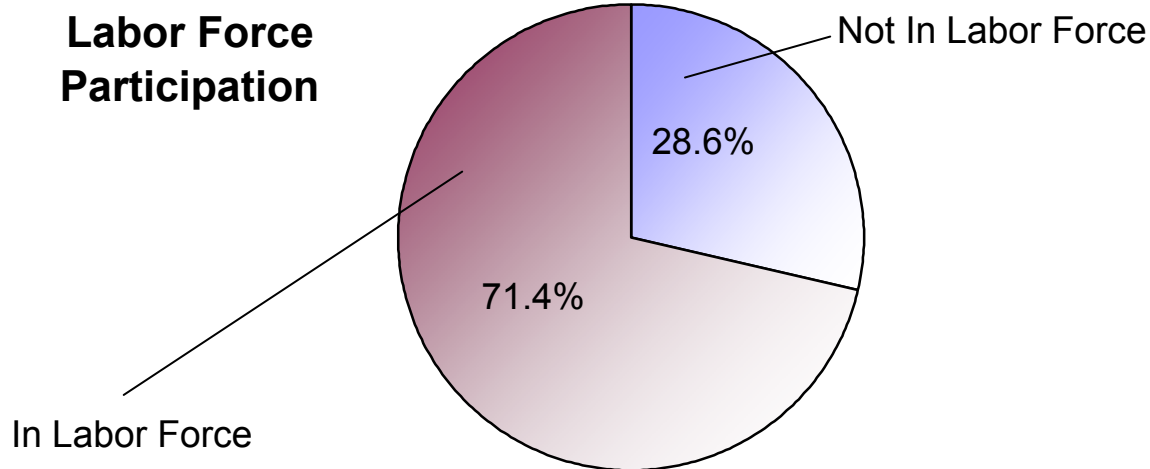

2000 U.S. Census Data - Report 9

Employment

Cluster: 26
Vicariate: Bucks

FS#: 2850

Parish:

St. Ignatius of Antioch

How many people are in the labor force and working?

Total Population (Age 16+)

Not in Labor Force (homemakers, retirees, students, etc.)
In Labor Force (Total)
Employed
Unemployed

Population

#	Pct.
17,870	100.0%
5,114	28.6%
12,756	71.4%
12,433	
323	

What kind of work do people do?

Employed Population (Age 16+)