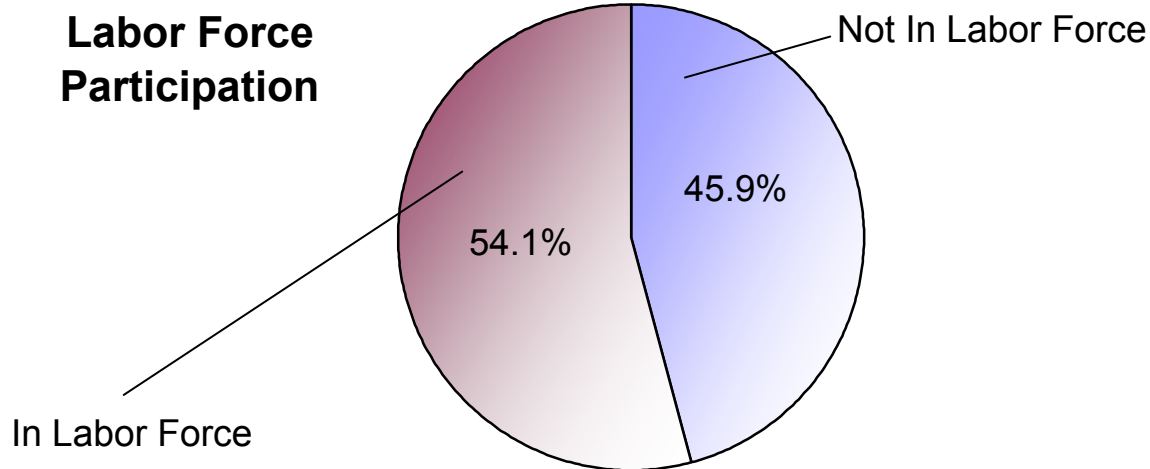

2000 U.S. Census Data - Report 9

Employment

Vicariate:

Philadelphia - South Vicariate

How many people are in the labor force and working?

Total Population (Age 16+)

Not in Labor Force (homemakers, retirees, students, etc.)
 In Labor Force (Total)
 Employed
 Unemployed

Population

#	Pct.
517,427	100.0%
237,437	45.9%
279,990	54.1%
242,574	
37,416	

What kind of work do people do?

Employed Population (Age 16+)

Managerial/Professional
 Sales/Office
 Service
 Production
 Construction
 Farming/Fishing/Forestry
 Armed Forces